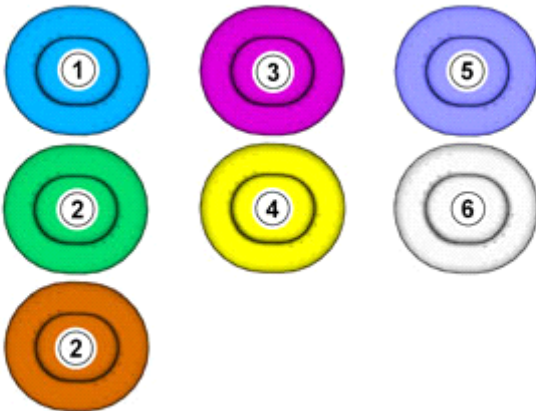

Installation instructions, accessories

Volvo Car Corporation Gothenburg, Sweden

Information

1

Read through all of the instructions before starting installation.

Notifications and warning texts are for your safety and to minimise the risk of something breaking during installation.

Ensure that all tools stated in the instructions are available before starting installation.

Certain steps in the instructions are only presented in the form of images. Explanatory text is also given for more complicated steps.

In the event of any problems with the instructions or the accessory, contact your local Volvo dealer.

Color symbols

2

IMG-363036

Note!

This colour chart displays (in colour print and electronic version) the importance of the different colours used in the images of the method steps.

1. Used for focused component, the component with which you will do something.
2. Used as extra colors when you need to show or differentiate additional parts.
3. Used for attachments that are to be removed/installed. May be screws, clips, connectors, etc.
4. Used when the component is not fully removed from the vehicle but only hung to the side.
5. Used for standard tools and special tools.
6. Used as background color for vehicle components.

Accessory installation